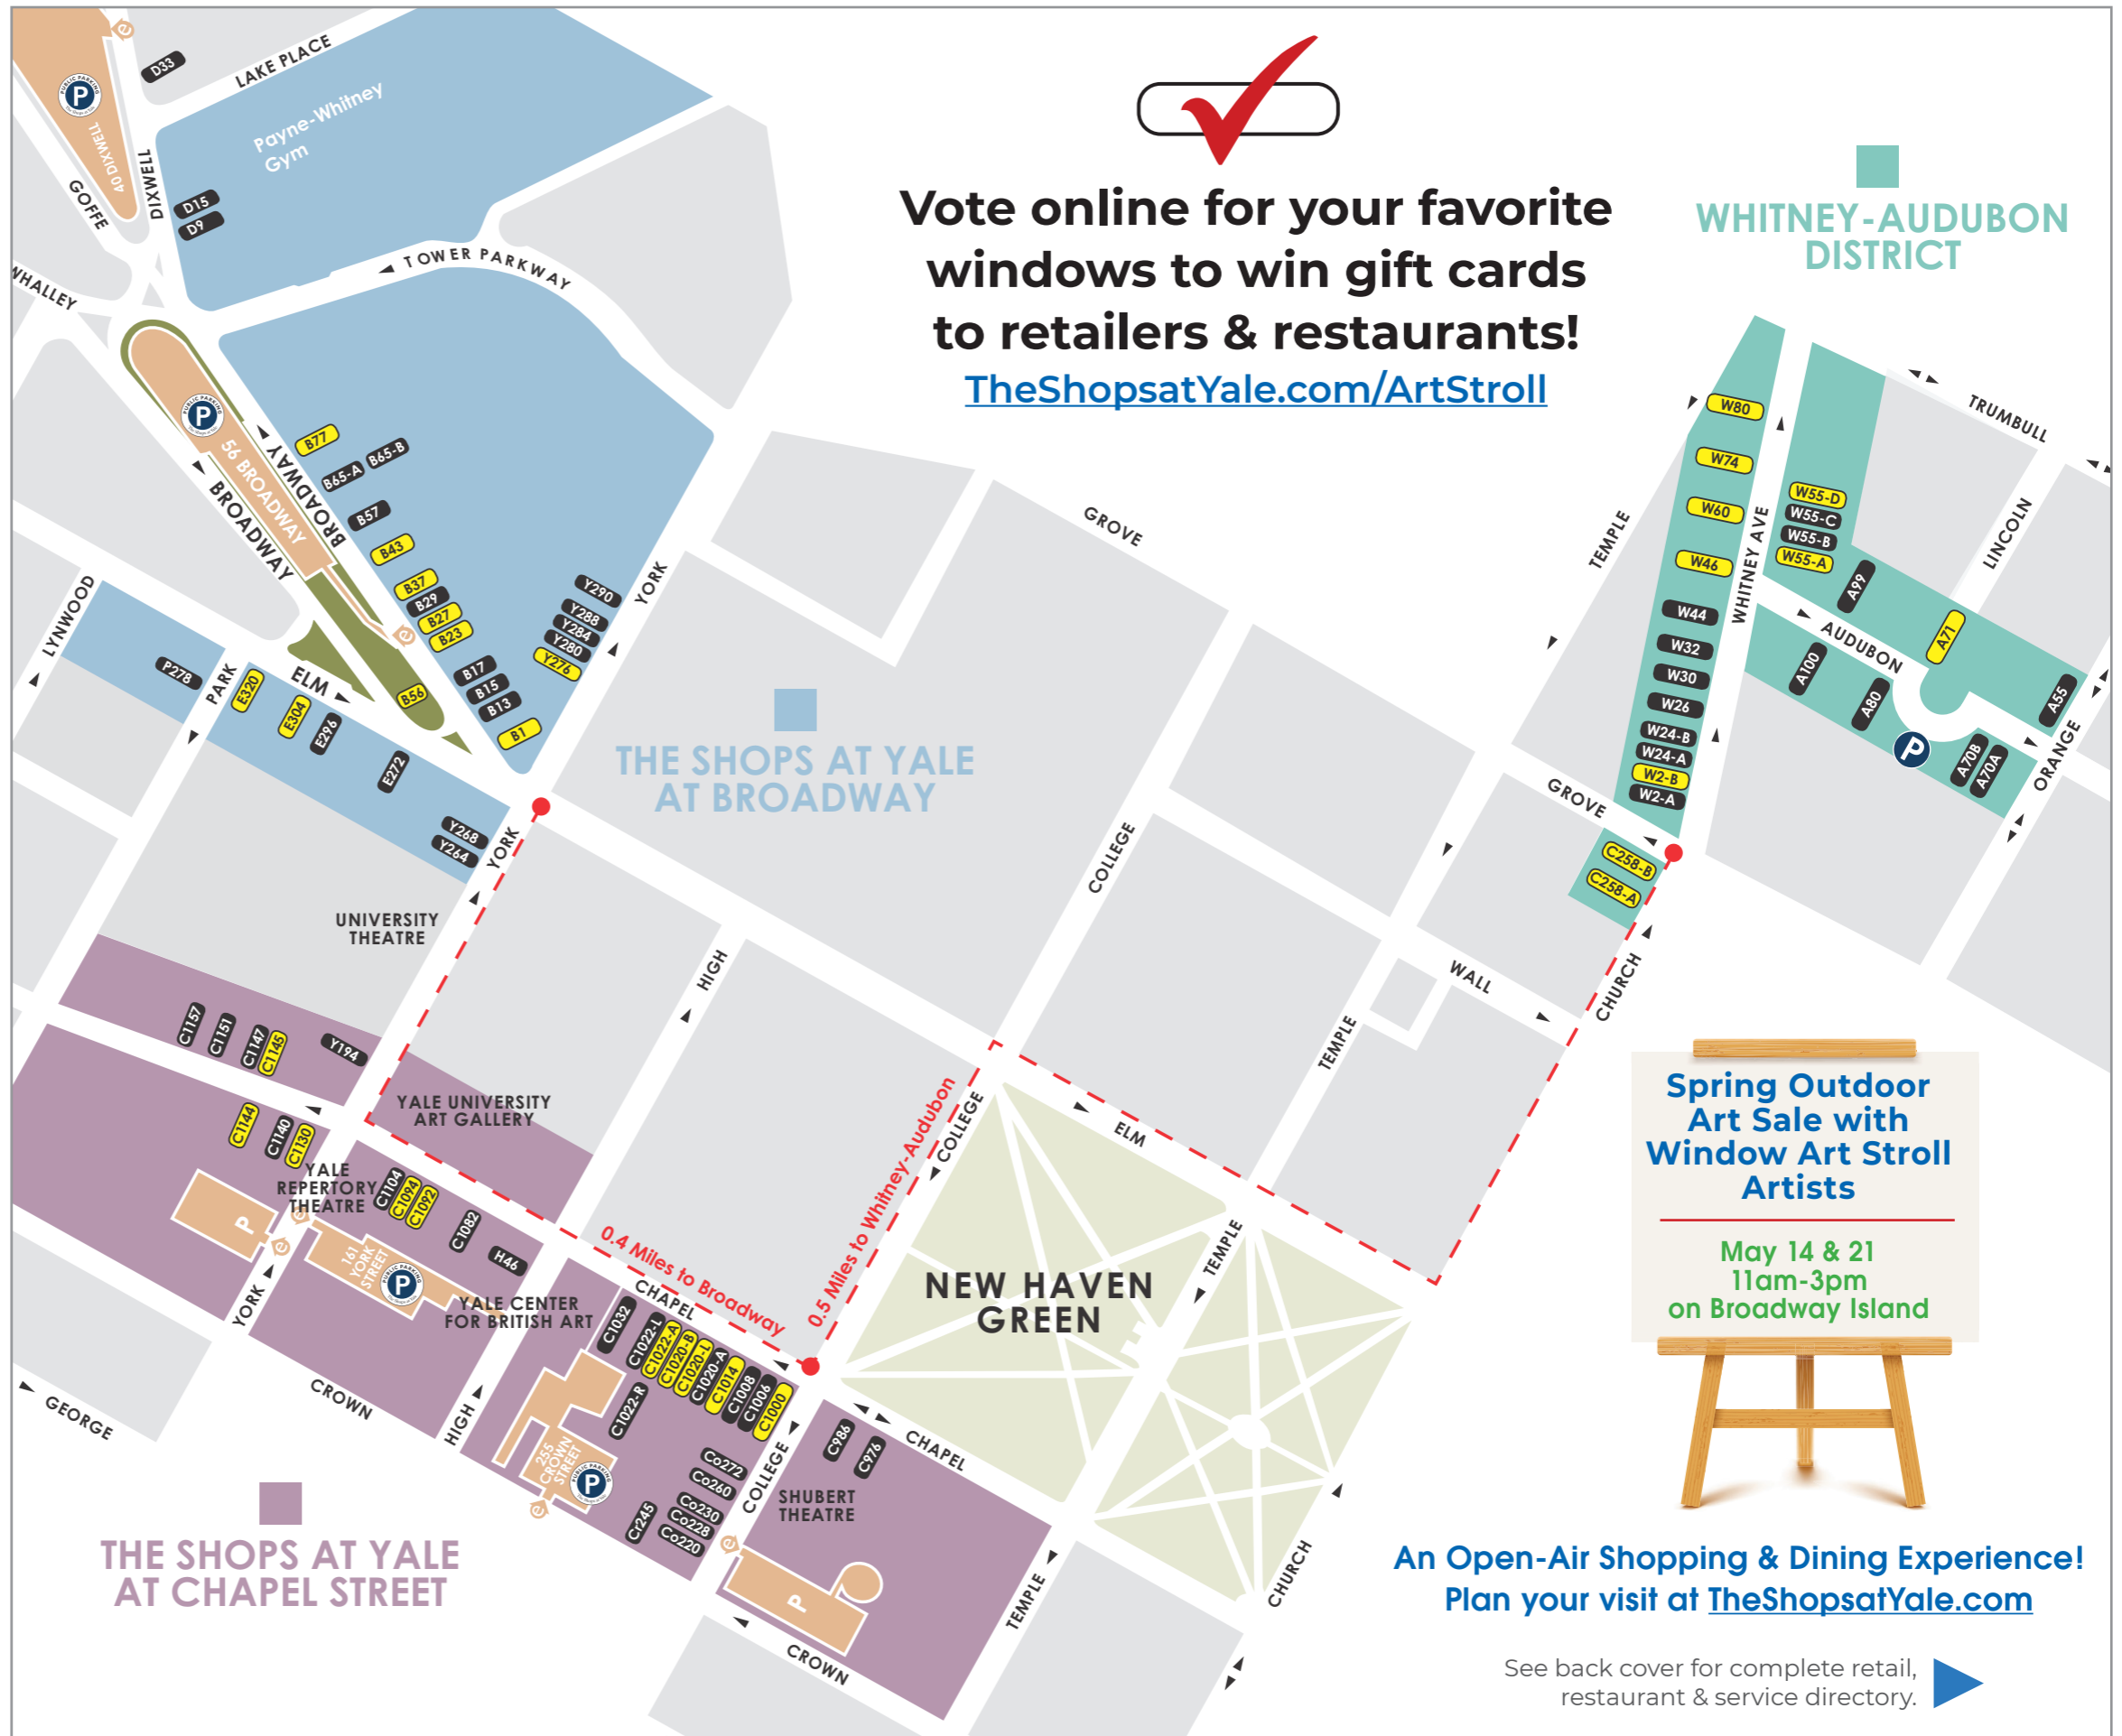

Window Art Stroll & Contest

MAY 7-30

Broadway Artwork Locations

- Y276 Blue State Coffee 276 York St.
- B56 Bulldog Hotdogs 56 Broadway
- B37 FatFace 37 Broadway
- B23 Lou Lou Boutiques 23 Broadway
- E304 Maison Mathis 304 Elm St.
- B27 Neville Wisdom Design Studio 27 Broadway
- B1 Patagonia 1 Broadway
- B77 The Yale Bookstore 77 Broadway
- E320 Tomatillo Taco Joint 320 Elm St.
- B43 Urban Outfitters 43 Broadway

Chapel Street Artwork Locations

- C1020-B Arethusa Farm Dairy 1020 Chapel St.
- C1000 Claire's Corner Copia 1000 Chapel St.
- C1094 Derek Simpson Goldsmith 1094 Chapel St.
- C1022-A dwell New Haven 1022 Chapel St.
- C1144 Hull's Art Supply & Framing 1144 Chapel St.
- C1014 idiom Boutique 1014 Chapel St.
- C1130 More Amour Boutique 1130 Chapel St.
- C1145 Pokémoto Hawaiian Poké 1145 Chapel St.
- C1020-L Shiana Hair 1020 Chapel St.
- C1092 The Juice Box 1092 Chapel St.

Vote online for your favorite windows to win gift cards to retailers & restaurants!

TheShopsatYale.com/ArtStroll

WHITNEY-AUDUBON DISTRICT

Spring Outdoor Art Sale with Window Art Stroll Artists

May 14 & 21
11am-3pm
on Broadway Island

An Open-Air Shopping & Dining Experience!
Plan your visit at TheShopsatYale.com

See back cover for complete retail, restaurant & service directory. ▶